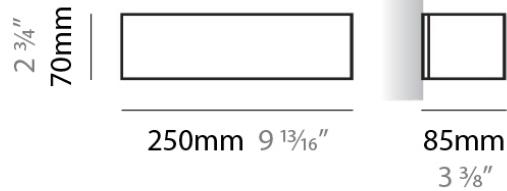

PROJECT
TYPE
NOTES
QUANTITY
DATE

TOY SURFACE

D83139

GENERAL

Series: Toy
Brand: Panzeri
Division: Design
Mounting Type: Surface
Mounting Location: Wall
Subcategory: Ambient

PHYSICAL

Shape: Rectangle
Length (mm): 250
Length (in): 9 7/8
Height (mm): 70
Height (in): 2 3/4
Extension (mm): 85
Extension (in): 3 3/4
Light Distribution: Direct / Indirect
Weight (kg): 0.9
Weight (lbs): 2
Diffuser: Frost White Glass
Fixture Finish: SST
Fixture Material: Metal

ELECTRICAL

Number of Lamps: 1
Lamp Type: CFL
Bulb Included: Bulb Not Included
Total Output Wattage (W): 26
Max. Wattage Per Lamp (W): 26
Lamp Base: GX24-q3
Driver Included: Yes
Driver Type: Ballast - 120Vac - Non-dimming
Input Voltage (V): 120

LED

OPTICAL

RATINGS AND CERTIFICATIONS

Certified By: CSA Certified to UL and CSA Standards
IP rating: IP40