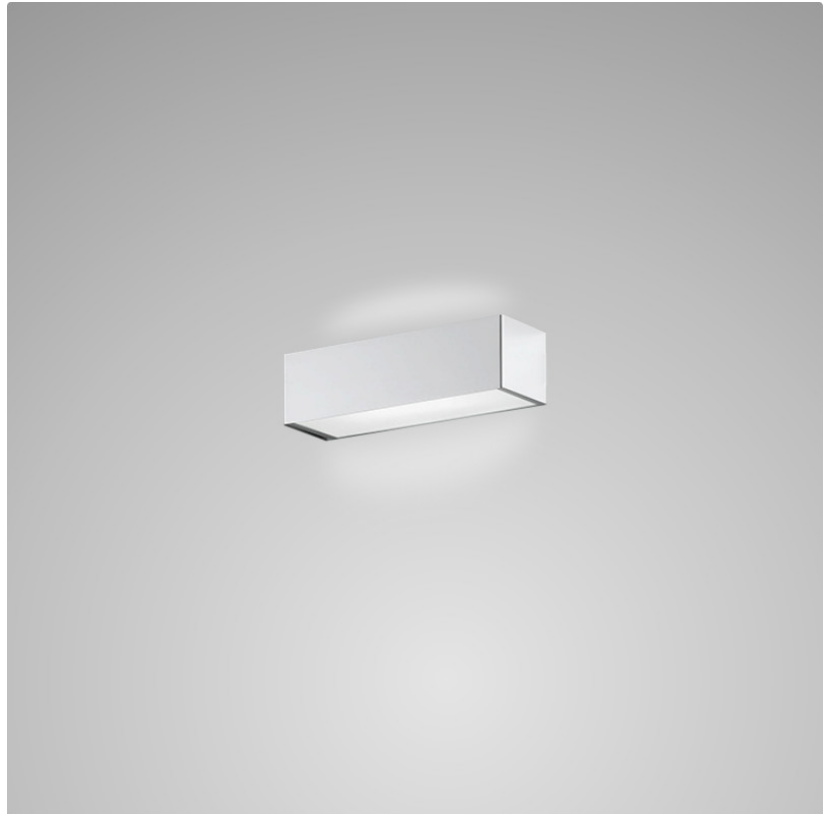

PROJECT
TYPE
NOTES
QUANTITY
DATE

TOY SURFACE

D83139

GENERAL

Series: Toy
Brand: Panzeri
Division: Design
Mounting Type: Surface
Mounting Location: Wall
Subcategory: Ambient

PHYSICAL

Shape: Rectangle
Length (mm): 250
Length (in): 9 7/8
Height (mm): 70
Height (in): 2 3/4
Extension (mm): 85
Extension (in): 3 3/4
Light Distribution: Direct / Indirect
Weight (kg): 0.9
Weight (lbs): 2
Diffuser: Frost White Glass
Fixture Finish: SST
Fixture Material: Metal

ELECTRICAL

Number of Lamps: 1
Lamp Type: CFL
Bulb Included: Bulb Not Included
Total Output Wattage (W): 26
Max. Wattage Per Lamp (W): 26
Lamp Base: GX24-q3
Driver Included: Yes
Driver Type: Ballast - 120Vac - Non-dimming
Input Voltage (V): 120

LED

OPTICAL

RATINGS AND CERTIFICATIONS

Certified By: CSA Certified to UL and CSA Standards
IP rating: IP40