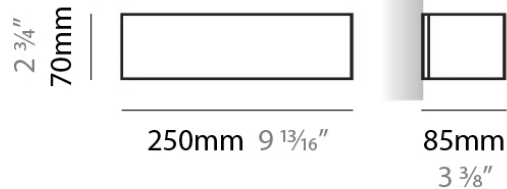

TOY SURFACE

D83285

GENERAL

Series: Toy _____
Brand: Panzeri _____
Division: Design _____
Mounting Type: Surface _____
Mounting Location: Wall _____
Subcategory: Ambient _____

PHYSICAL

Shape: Rectangle _____
Length (mm): 250 _____
Length (in): 9 ⁷/₁₆ _____
Height (mm): 70 _____
Height (in): 2 ³/₄ _____
Extension (mm): 85 _____
Extension (in): 3 ¹/₄ _____
Light Distribution: Direct / Indirect _____
Weight (kg): 0.9 _____
Weight (lbs): 2 _____
Diffuser: Frost White Glass _____
Fixture Material: Metal _____

ELECTRICAL

Number of Lamps: 1 _____
Lamp Type: LED _____
Total Output Wattage (W): 12 _____
Dimming: Non-Dimmable _____
Driver Included: Yes _____
Driver Location: Integrated _____
Driver Type: Constant Current _____
Driver Class: Class 2 _____
Input Voltage (V): 120 _____
Upon Request: (Dimming and 277V options available with remote driver sold separately) _____

LED

Color Temperature (°K): 3000 _____
Nominal Lumen (lm): 2 x 730 _____
CRI: >80 CRI _____

OPTICAL

RATINGS AND CERTIFICATIONS

Certified By: CSA Certified to UL and CSA Standards _____
IP rating: IP40 _____