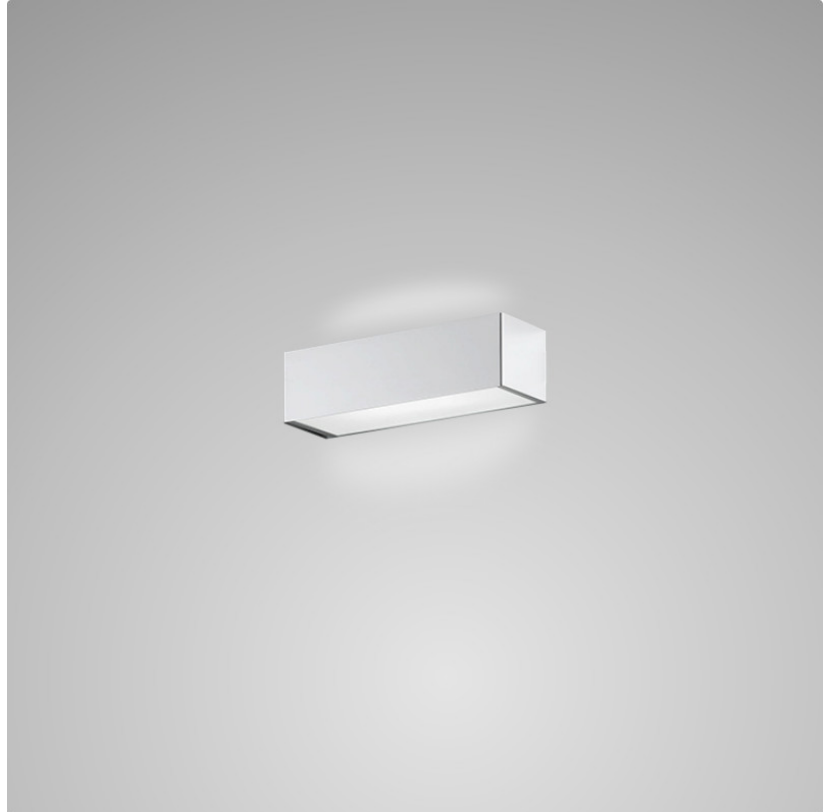

PROJECT
TYPE
NOTES
QUANTITY
DATE

TOY SURFACE

D83281-MSS

GENERAL

Series: Toy
Brand: Panzeri
Division: Design
Mounting Type: Surface
Mounting Location: Wall

PHYSICAL

Shape: Rectangle
Length (mm): 250
Length (in): $9 \frac{13}{16}$
Height (mm): 70
Height (in): $2 \frac{3}{4}$
Extension (mm): 85
Extension (in): $3 \frac{3}{8}$
Light Distribution: Direct / Indirect
Weight (kg): 0.82
Weight (lbs): 1.8
Diffuser: Frost White Glass
Fixture Material: Metal

ELECTRICAL

Lamp Type: LED
Input Wattage (W): 13
Total Output Wattage (W): 12
Driver Included: Yes
Driver Location: Integrated
Driver Type: Integral LED driver, 700mA (Dimming and 277V options available with remote driver sold separately)

LED

Color Temperature (°K): 3000
Max. Delivered Lumen (lm): 938
CRI: >80 CRI

OPTICAL

RATINGS AND CERTIFICATIONS

Certified By: CSA Certified to UL and CSA Standards
IP rating: IP20