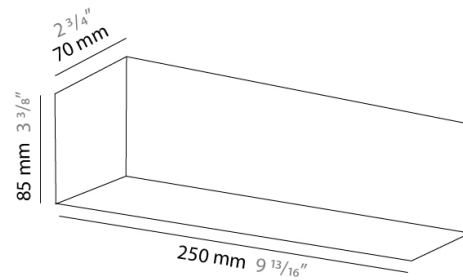

PROJECT
TYPE
NOTES
QUANTITY
DATE

TOY SURFACE

D83281-MSS

GENERAL

Series: Toy
Brand: Panzeri
Division: Design
Mounting Type: Surface
Mounting Location: Wall

PHYSICAL

Shape: Rectangle
Length (mm): 250
Length (in): $9 \frac{13}{16}$
Height (mm): 70
Height (in): $2 \frac{3}{4}$
Extension (mm): 85
Extension (in): $3 \frac{3}{8}$
Light Distribution: Direct / Indirect
Weight (kg): 0.82
Weight (lbs): 1.8
Diffuser: Frost White Glass
Fixture Material: Metal

ELECTRICAL

Lamp Type: LED
Input Wattage (W): 13
Total Output Wattage (W): 12
Driver Included: Yes
Driver Location: Integrated
Driver Type: Integral LED driver, 700mA (Dimming and 277V options available with remote driver sold separately)

LED

Color Temperature (°K): 3000
Max. Delivered Lumen (lm): 938
CRI: >80 CRI

OPTICAL

RATINGS AND CERTIFICATIONS

Certified By: CSA Certified to UL and CSA Standards
IP rating: IP20